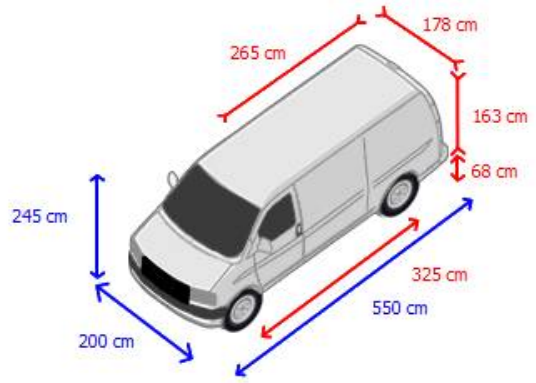

Inspection report

Chassis

Dashboard display codes ★★★★★
Electrical ★★★★★

Cabin

Internal ★★★★★
External ★★★★★
Steering column ★★★★★
Suspension ★★★★★
Chassis ★★★★★
Brakes ★★★★★

Drivetrain

Engine, general ★★★★★
Cooling system ★★★★★
Fuel system ★★★★★
Exhaust system ★★★★★
Greasing system ★★★★★
Gearbox ★★★★★
Clutch ★★★★★
Drivetrain ★★★★★

Superstructure

Internal condition ★★★★★
External condition ★★★★★

Tyres/Wheels

Tyres ★★★★★

- ★★★★★ Very good state
- ★★★★☆ Good state
- ★★★☆☆ Reasonable state
- ★★☆☆☆ Moderate state
- ★☆☆☆☆ Does not meet requirements