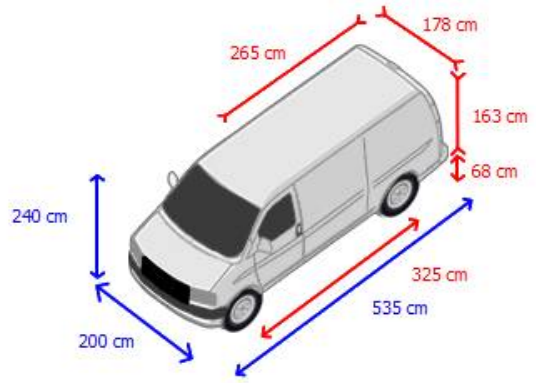

Inspection report

Chassis

Dashboard display codes ★★★★★
Electrical ★★★★★

Cabin

Internal ★★★★★
External ★★★★★
Steering column ★★★★★
Suspension ★★★★★
Chassis ★★★★★
Brakes ★★★★★

Drivetrain

Engine, general ★★★★★
Cooling system ★★★★★
Fuel system ★★★★★
Exhaust system ★★★★★
Greasing system ★★★★★
Gearbox ★★★★★
Clutch ★★★★★
Drivetrain ★★★★★

Superstructure

Internal condition ★★★★★
External condition ★★★★★

Tyres/Wheels

Tyres ★★★★★

- ★★★★★ Very good state
- ★★★★☆ Good state
- ★★★☆☆ Reasonable state
- ★★☆☆☆ Moderate state
- ★☆☆☆☆ Does not meet requirements