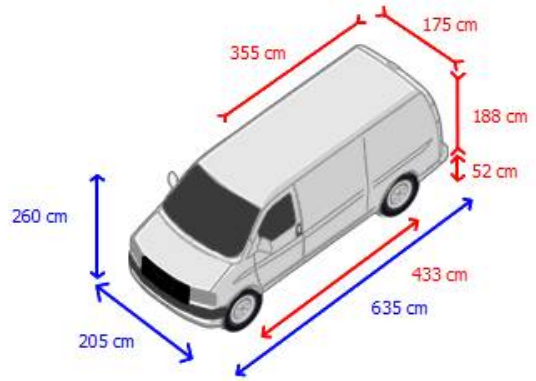

Inspection report

Chassis

Dashboard display codes ★★★★★
Electrical ★★★★★

Cabin

Internal ★★★★★
External ★★★★★
Steering column ★★★★★
Suspension ★★★★★
Chassis ★★★★★
Brakes ★★★★★

Drivetrain

Engine, general ★★★★★
Cooling system 🚗
Fuel system ★★★★★
Exhaust system ★★★★★
Greasing system ★★★★★
Gearbox ★★★★★
Clutch ★★★★★
Drivetrain ★★★★★

Superstructure

Superstructure ★★★★★
Internal condition ★★★★★
External condition ★★★★★

Tyres/Wheels

Tyres ★★★★★

- ★★★★★★ Very good state
- ★★★★★ Good state
- ★★★★★ Reasonable state
- ★★★★★ Moderate state
- ★★★★★ Does not meet requirements