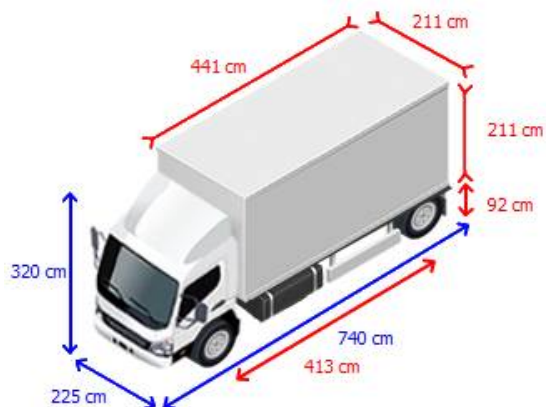

Inspection report

Chassis

Dashboard display codes ★★★★★

Electrical ★★★★★

Cabin

Internal ★★★★★

External ★★★★★

Steering column ★★★★★

Suspension ★★★★★

Chassis ★★★★★

Brakes ★★★★★

Drivetrain

Engine, general ★★★★★

Cooling system ★★★★★

Fuel system ★★★★★

Exhaust system ★★★★★

Greasing system ★★★★★

Gearbox ★★★★★

Clutch ★★★★★

Drivetrain ★★★★★

Superstructure

Internal condition ★★★★★

External condition ★★★★★

Tyres/Wheels

Tyres ★★★★★

- ★★★★★ Very good state
- ★★★★☆ Good state
- ★★★☆☆ Reasonable state
- ★★☆☆☆ Moderate state
- ★☆☆☆☆ Does not meet requirements